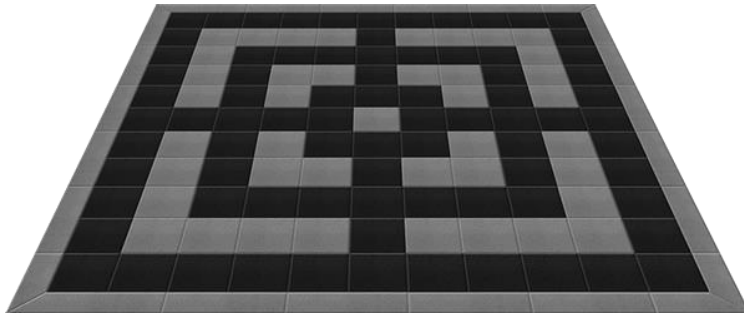

Nine Men's Morris

2. Material

Figure: Polyethylene (PE) synthetic material pigmented
Slabs: Rubber recycling granulates
Binder: coloured MDI Polyurethane

Technical Data

Nine Men's Morris - required materials	
Product	Quantity
EUROFLEX® Impact Protection Slabs Grey	10,25 m² = 41 pcs.
EUROFLEX® Impact Protection Slabs Black	20 m² = 80 pcs.
[optional] EUROFLEX® Edge Profile Grey	18 pcs.
[optional] EUROFLEX® Corner Profile Grey	8 pcs.
meeple set (9x meeple black + 9x meeple white)	1

Meeple set

Diameter 25cm, Height 9cm

12 pieces white

Diameter 25cm, Height 9cm

12 pieces black

6 Game staves

Weight: approx. 7,0kg per set