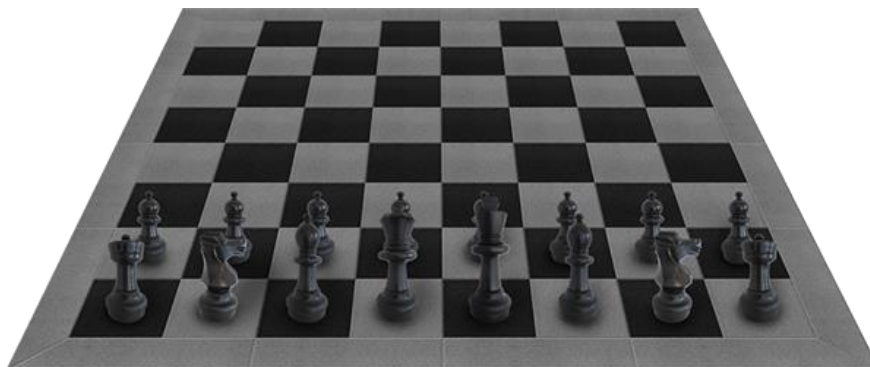

Applications

The EUROFLEX® outdoor games with the classic games “Ludo”, “Draughts”, “Nine Men’s Morris” and “Chess” are the new and innovative product range extension of EUROFLEX®. These slabs can be combined with EUROFLEX® impact protection slabs standard and EPDM in 30 mm (available in the colours shown below) and can be easily installed in playgrounds or used as a stand-alone solution.

EUROFLEX® outdoor games are available in sets with impact protection slabs and play figures easy to lift even by children.

Slabs are also available with EUROFLEX® edge and corner profiles.

Chess

2. Material

Chess figures in black and white for each set:

Dimension (Height), quantity:

King	64cm	1 piece per colour
Lady	58cm	1 piece per colour
Runner	56cm	2 pieces per colour
Horse	48cm	2 pieces per colour
Tower	43cm	2 pieces per colour