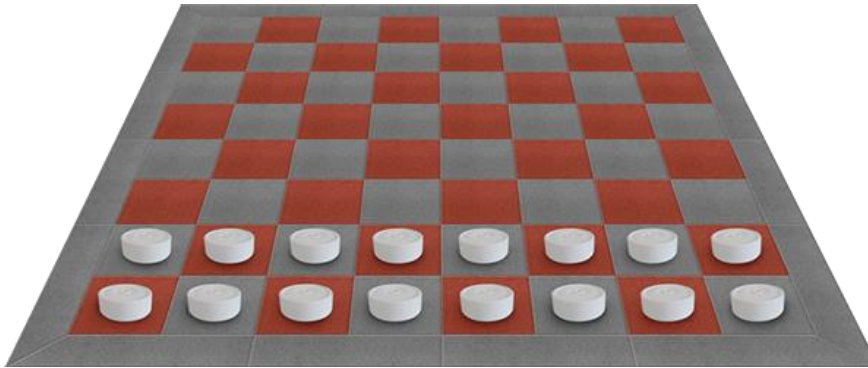

Draughts

2. Material

1. Figure: Polyethylene (PE) synthetic material pigmented
   Slabs: Rubber recycling granulates
   Binder: coloured MDI Polyurethane

Technical Data

Draughts - required materials	
Product	Quantity
EUROFLEX® Impact Protection Slabs Grey	8 m² = 32 pcs.
EUROFLEX® Impact Protection Slabs Red	8 m² = 32 pcs.
[optional] EUROFLEX® Edge Profile Grey	12 pcs.
[optional] EUROFLEX® Corner Profile Grey	8 pcs.
Meeple set (16x meeple black + 16x meeple white)	1