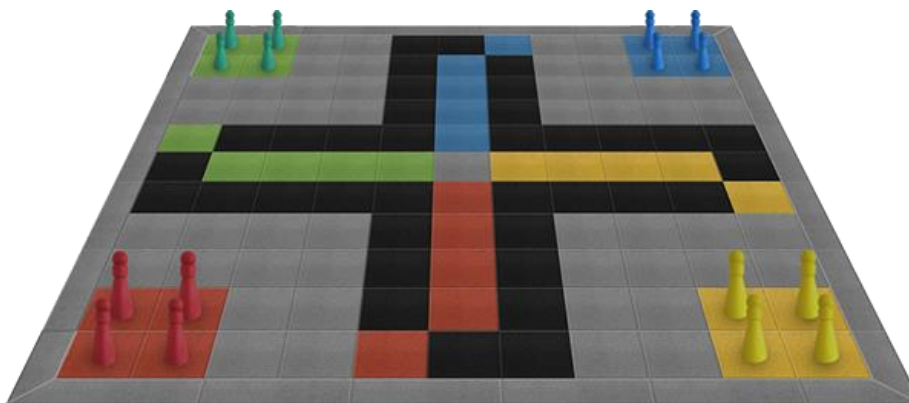

Meeple set

Diameter 25cm, Height 9cm

12 pieces white

Diameter 25cm, Height 9cm

12 pieces black

6 Game staves

Weight: approx. 7,0kg per set

Ludo

2. Material

Figure: Polyethylene (PE) synthetic material pigmented
 Slabs: Rubber recycling granulates
 EPDM granulate
 Binder: coloured MDI Polyurethane
 transparent binder

3. Technical Data

Ludo - required materials	
Product	Quantity
EUROFLEX® Impact Protection Slabs Grey (outer area)	12,25 m ² = 49 pcs.
EUROFLEX® Impact Protection Slabs Black (inner area)	9 m ² = 27 pcs.
EUROFLEX® Impact Protection Slabs EPDM Green	2,25 m ² = 9 pcs.
EUROFLEX® Impact Protection Slabs EPDM Blue	2,25 m ² = 9 pcs.
EUROFLEX® Impact Protection Slabs EPDM Yellow	2,25 m ² = 9 pcs.
EUROFLEX® Impact Protection Slabs EPDM Red	2,25 m ² = 9 pcs.
[optional] EUROFLEX® Edge Profile Grey	18 pcs.
[optional] EUROFLEX® Corner Profile Grey	8 pcs.
Meeple set (4x meeple Red/Green/Yellow/Blue + Dice)	1