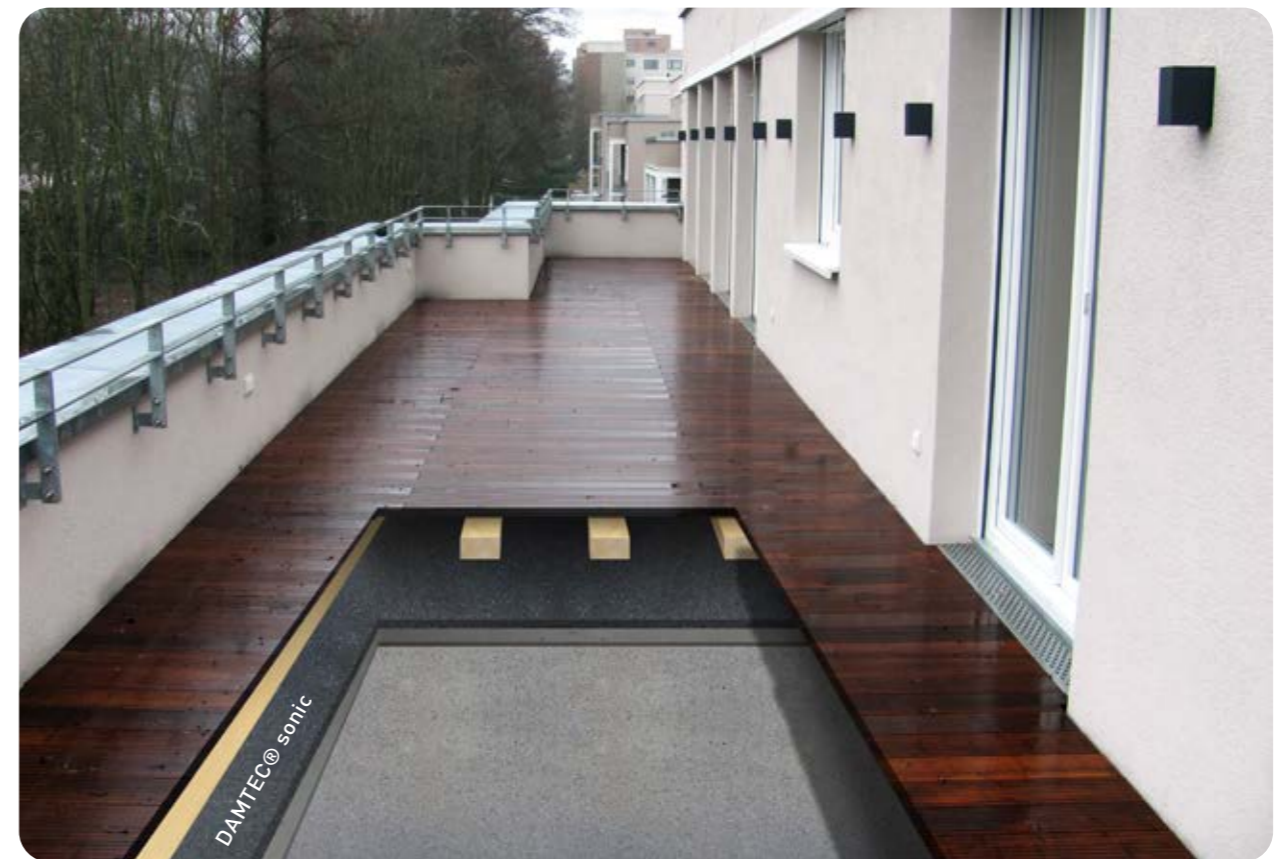

For open spaces on and around buildings.

Whether on private terraces for relaxing or on busy walkway balconies, with our KRAITEC® products we offer a wide range of design options with protective walkway slabs.

Impact noise reduction under terrace and floor coverings is also possible with the DAMTEC® sonic series.