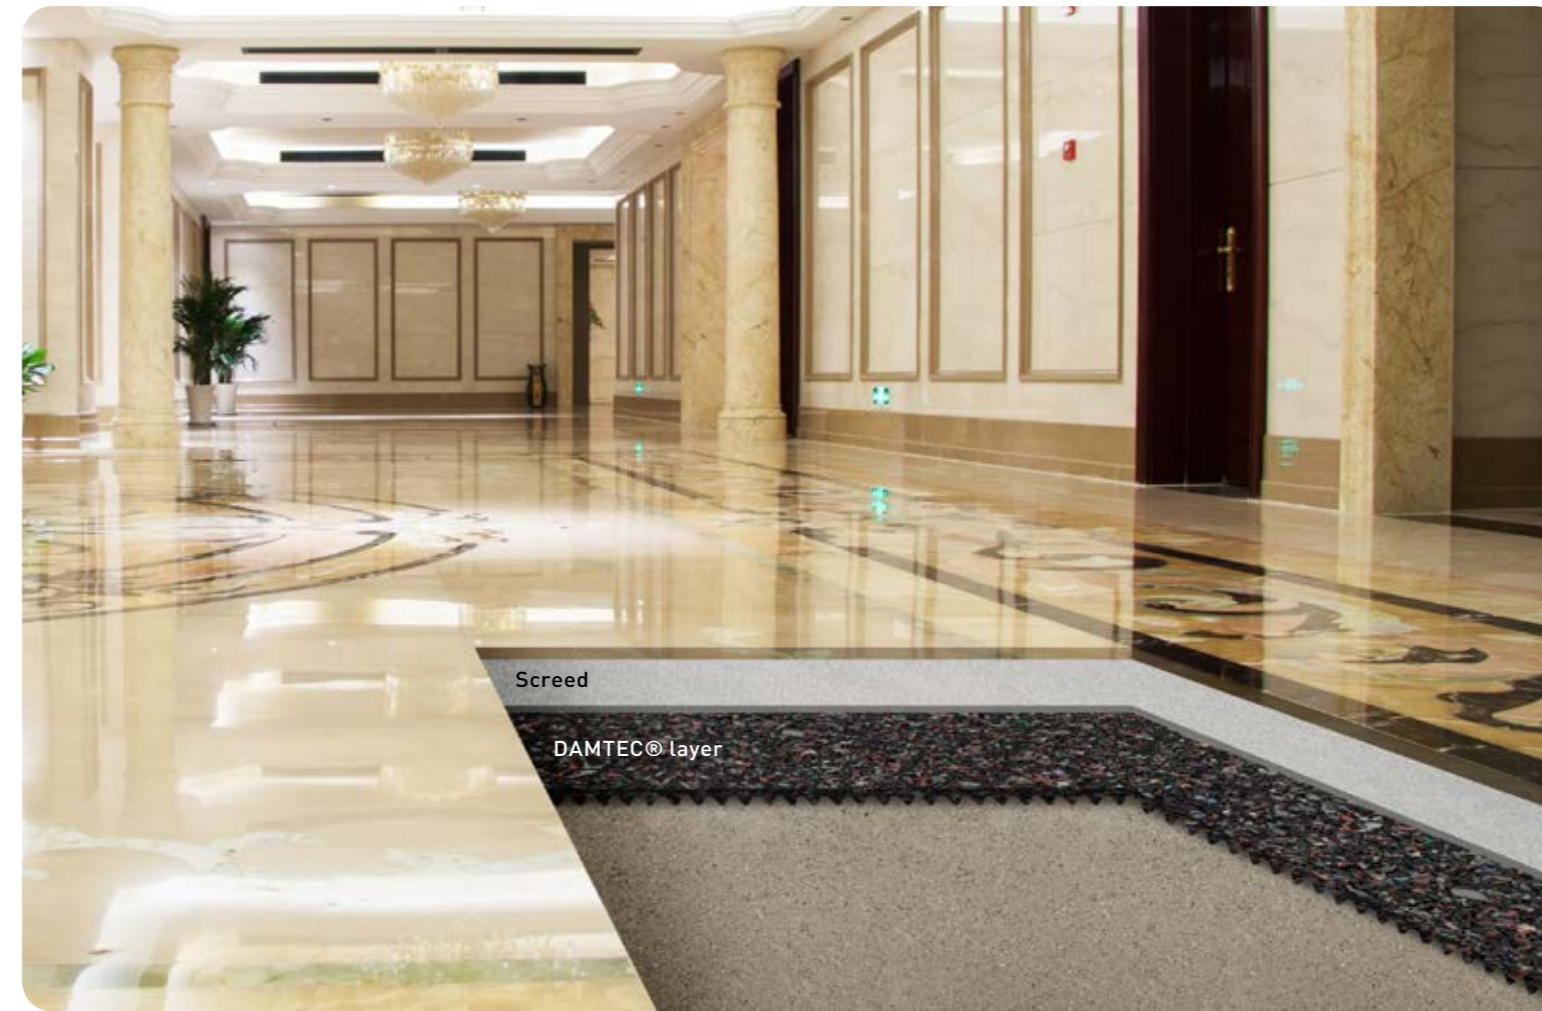

LIVING AND RELAXING