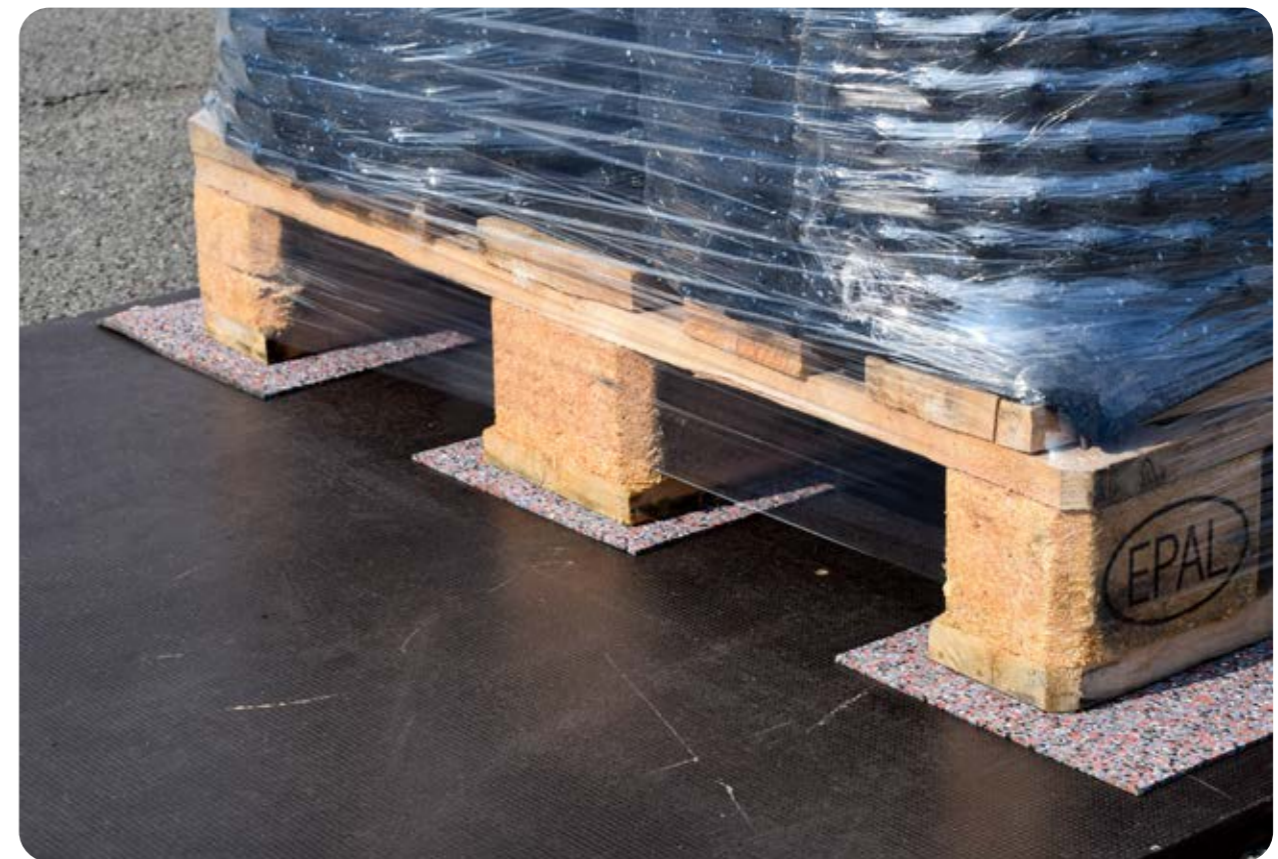

SECURING LOADS

SLIP RESISTANCE.

FLEXIBILITY.

COST EFFICIENCY.

For a safe transport of goods.

Global trade is growing and traffic routes are pulsating. Rails connect the metropolises. Ships and airplanes cover long distances. Trucks are filling the roads. This huge network forms the backbone of our globalized economy.

Our anti-slip mats from the KARGOTEC® division play a significant role in ensuring that this can happen as safely as possible. They allow almost any type of cargo to be secured.